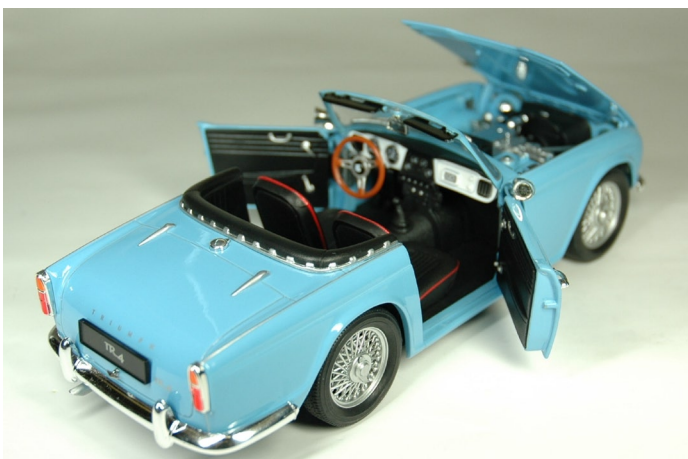

JADI MODEL CRAFT
DIE CAST PRECISION MODELS

2005 - RELEASE 04
TRIUMPH TR4 ROADSTER (1962)
SCALE 1:18

JM-98091 TRIUMPH TR4
POWDER BLUE
SUFFIX R FOR RHD AND L FOR LHD

JM-98092 TRIUMPH TR4
SIGNAL RED
SUFFIX R FOR RHD AND L FOR LHD