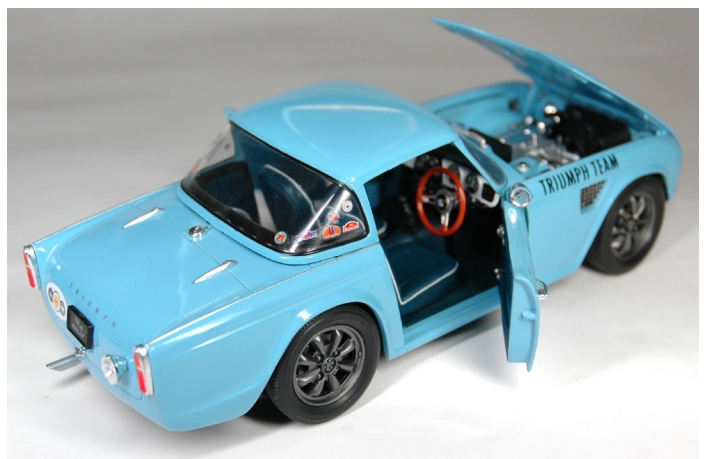

JADI MODEL CRAFT
DIE CAST PRECISION MODELS

2005 - RELEASE 05
TRIUMPH TR4 RALLY 5VC (1962)
SCALE 1:18

JM-98093 TRIUMPH TR4 5VC (1962)

POWDER BLUE

SUFFIX R FOR RHD AND L FOR LHD

JASON & ARGOS CO., LTD.
621 Peninsula Centre, 67 Mody Road
TST East, Kowloon
Hong Kong